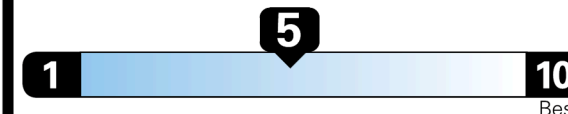

EPA DOT Fuel Economy and Environment

Gasoline Vehicle

Fuel Economy
27 MPG
combined city/hwy
3.7 gallons per 100 miles

Large Cars range from 14 to 146 MPG. The best vehicle rates 146 MPGe.

You spend $750
more in fuel costs over 5 years
compared to the average new vehicle.

Annual fuel cost $1,850

Fuel Economy & Greenhouse Gas Rating (tailpipe only)