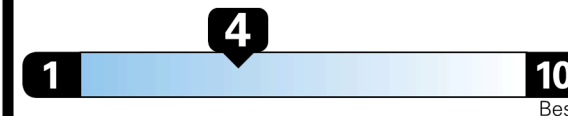

EPA DOT Fuel Economy and Environment

Gasoline Vehicle

Fuel Economy

20 MPG
combined city/hwy

18 MPG
city

24 MPG
highway

5.0 gallons per 100 miles

Standard SUVs range from 12 to 115 MPG. The best vehicle rates 146 MPGe.

You spend $4,000
more in fuel costs over 5 years
compared to the average new vehicle.

Annual fuel cost
$2,500

Fuel Economy & Greenhouse Gas Rating (tailpipe only)