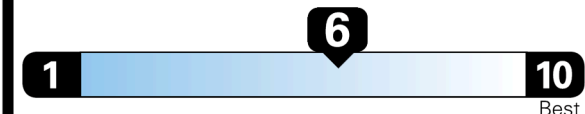

This vehicle emits 300 grams CO₂ per mile. The best emits 0 grams per mile (tailpipe only). Producing and distributing fuel also create emissions; learn more at fueleconomy.gov.

Actual results will vary for many reasons, including driving conditions and how you drive and maintain your vehicle. The average new vehicle gets 29 MPG and costs $8,500 to fuel over 5 years. Cost estimates are based on 15,000 miles per year at $ 3.30 per gallon. MPGe is miles per gasoline gallon equivalent. Vehicle emissions are a significant cause of climate change and smog.

fueleconomy.gov

Calculate personalized estimates and compare vehicles