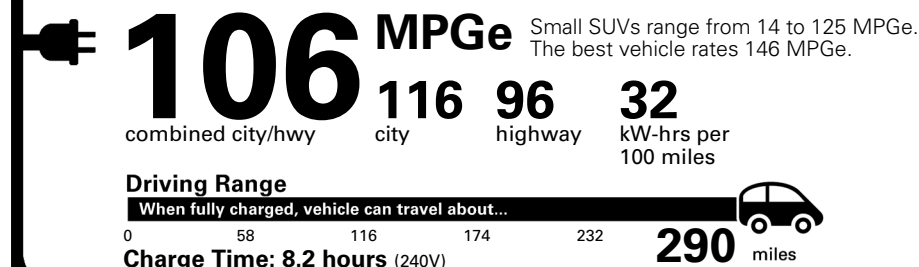

Inland Freight & Handling : \$1,600.00
Total Price : \$45,695.00

Proudly Supporting Hyundai Hope On Wheels and the Fight Against Pediatric Cancer Since 1998.

Fuel Economy and Environment

Fuel Economy

You save \$4,500
in fuel costs over 5 years
compared to the average new vehicle.

Annual fuel cost \$800

Fuel Economy & Greenhouse Gas Rating (tailpipe only)

Smog Rating (tailpipe only)

This vehicle emits 0 grams CO₂ per mile. The best emits 0 grams per mile (tailpipe only). Does not include emission from generating electricity; learn more at fueleconomy.gov.

Actual results will vary for many reasons, including driving conditions and how you drive and maintain your vehicle. The average new vehicle gets 29 MPG and costs \$8,500 to fuel over 5 years. Cost estimates are based on 15,000 miles per year at \$0.17 per kW-hr. MPGe is miles per gasoline gallon equivalent. Vehicle emissions are a significant cause of climate change and smog.