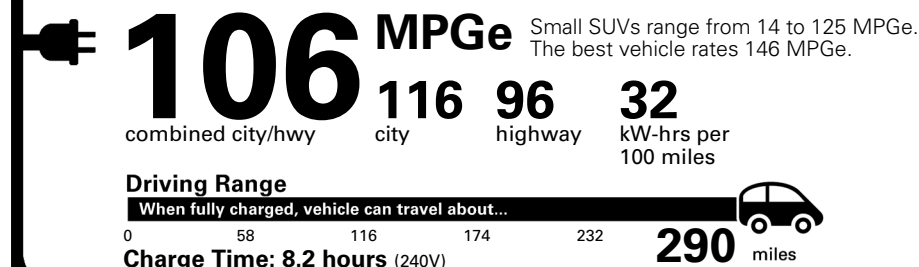

Inland Freight & Handling : \$1,600.00
Total Price : \$45,605.00

Proudly Supporting Hyundai Hope On Wheels and the Fight Against Pediatric Cancer Since 1998.

Fuel Economy and Environment

Fuel Economy

You save \$4,500
in fuel costs over 5 years compared to the average new vehicle.

Annual fuel cost \$800

Fuel Economy & Greenhouse Gas Rating (tailpipe only)

Smog Rating (tailpipe only)

This vehicle emits 0 grams CO₂ per mile. The best emits 0 grams per mile (tailpipe only). Does not include emission from generating electricity; learn more at fueleconomy.gov.

Actual results will vary for many reasons, including driving conditions and how you drive and maintain your vehicle. The average new vehicle gets 29 MPG and costs \$8,500 to fuel over 5 years. Cost estimates are based on 15,000 miles per year at \$0.17 per kW-hr. MPGe is miles per gasoline gallon equivalent. Vehicle emissions are a significant cause of climate change and smog.