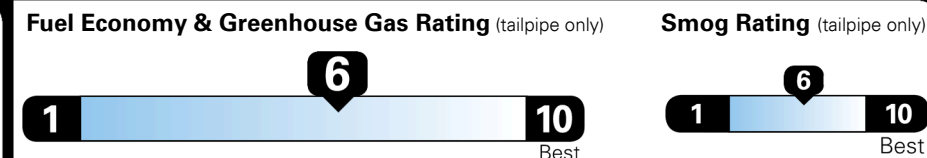

This vehicle emits 258 grams CO₂ per mile. The best emits 0 grams per mile (tailpipe only). Producing and distributing fuel also create emissions; learn more at fuel economy.gov.

Actual results will vary for many reasons, including driving conditions and how you drive and maintain your vehicle. The average new vehicle gets 29 MPG and costs $8,500 to fuel over 5 years. Cost estimates are based on 15,000 miles per year at $ 3.30 per gallon. MPGe is miles per gasoline gallon equivalent. Vehicle emissions are a significant cause of climate change and smog.

fuel economy.gov

Calculate personalized estimates and compare vehicles

Manufacturer's suggested retail price includes manufacturer's recommended pre-delivery service. Gasoline license and title fees state and local taxes and dealer installed options and accessories are not included in the manufacturer's suggested retail price. This label has been affixed to this vehicle by Hyundai Motor America, pursuant to the requirements of 15 U.S.C. 1231 et seq. which prohibits its removal or alteration prior to delivery to the ultimate purchaser.

PARTS CONTENT INFORMATION FOR VEHICLE IN THIS CARLINE:
U.S./CANADIAN PARTS CONTENT: 39 %
MAJOR SOURCES OF FOREIGN PARTS CONTENT: KOREA: 46 %

Note: Parts content does not include final assembly, distribution, or other non-parts costs.
FOR THIS VEHICLE:

FINAL ASSEMBLY POINT: MONTGOMERY, ALABAMA U.S.A.
COUNTRY OF ORIGIN:
ENGINE: KOREA
TRANSMISSION: KOREA

29 A