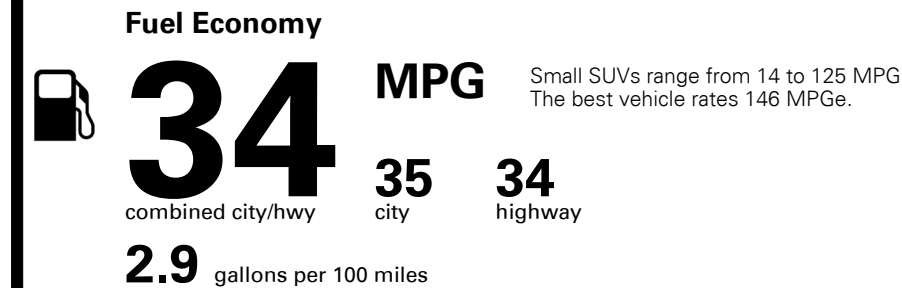

Inland Freight & Handling : \$1,600.00
Total Price : \$52,950.00

Proudly Supporting Hyundai Hope On Wheels and the Fight Against Pediatric Cancer Since 1998

EPA DOT Fuel Economy and Environment

Gasoline Vehicle