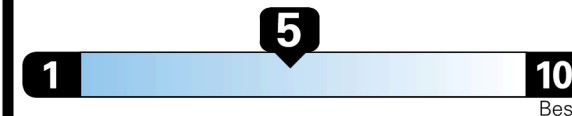

Fuel Economy & Greenhouse Gas Rating (tailpipe only)