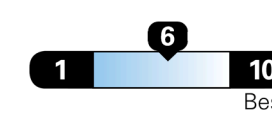

Smog Rating (tailpipe only)

Actual results will vary for many reasons, including driving conditions and how you drive and maintain your vehicle. The average new vehicle gets 29 MPG and costs $8,500 to fuel over 5 years. Cost estimates are based on 15,000 miles per year at $ 3.30 per gallon. MPGe is miles per gasoline gallon equivalent. Vehicle emissions are a significant cause of climate change and smog.

fueleconomy.gov

Calculate personalized estimates and compare vehicles